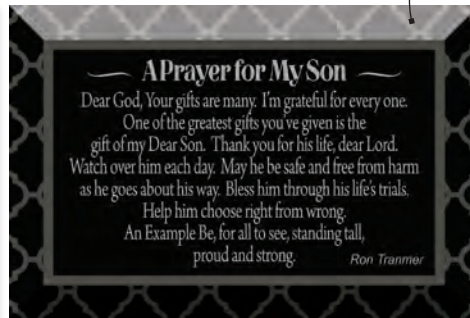

SCREEN-PRINTED
GLASS

6945 - 7

6951 - 7

6953 - 7

6954 - 7

6959 - 7

6960 - 7

6961 - 7

6962 - 7

6973 - 7

6984 - 7

7002 - 7

7004 - 7

6 X 4 | BEVELED GLASS

ARTISAN GLASS PLAQUES