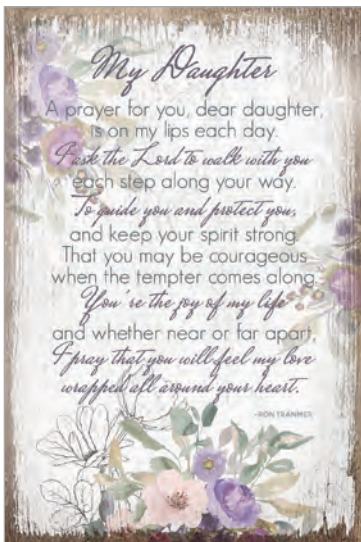

My Daughter

A prayer for you, dear daughter,
is on my lips each day.

Push the Lord to walk with you
each step along your way.

To guide you and protect you,
and keep your spirit strong.

That you may be courageous
when the tempter comes along.

You're the joy of my life,
and whether near or far apart,

I pray that you will feel my love
wrapped all around your heart.

ANNE PETERSON

9572 - 10

7 37682 09572 6