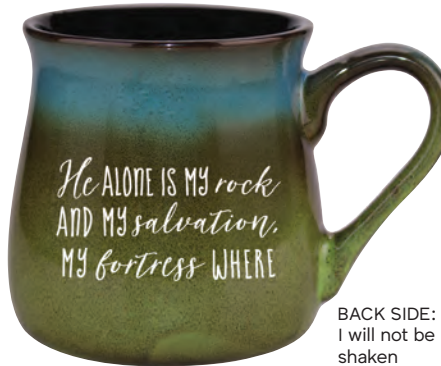

BACK SIDE

16 OZ, 4.125 X 4.125 | SCREEN-PRINTED IN USA

REACTIVE GLAZED MUGS

4824 - 6.5  1

4825 - 6.5  8

4826 - 6.5  5

4827 - 6.5  2

4828 - 6.5  9